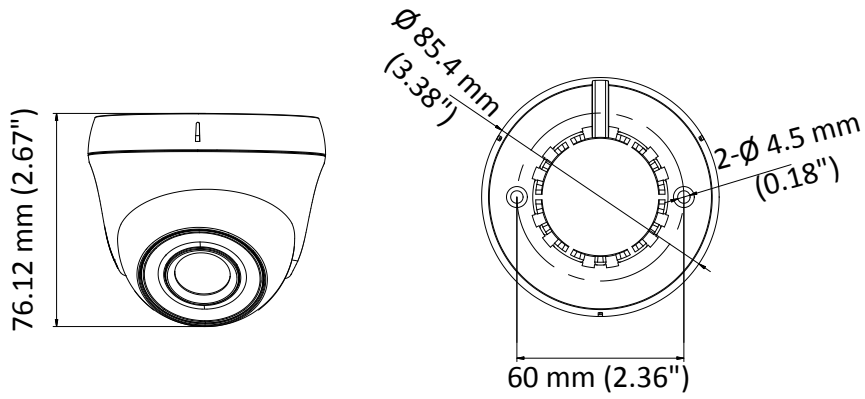

### Key Features

- 2 MP high-performance CMOS
- 1920 × 1080 resolution
- 2.8 mm, 3.6 mm, 6 mm fixed focal lens
- Day/Night switch
- EXIR 2.0, smart IR, up to 20 m IR distance
- Switchable TVI/AHD/CVI/CVBS

## Specifications

<b>Camera</b>	
Image Sensor	2 MP CMOS image sensor
Signal System	PAL/NTSC
Effective Pixels	1920 (H) × 1080 (V)
Min. illumination	0.01 Lux@(F1.2, AGC ON), 0 Lux with IR
Shutter Time	1/25 (1/30) s to 1/50,000 s
Lens	2.8 mm, 3.6 mm, 6 mm
Horizontal Field of View	92° (2.8 mm), 70.9° (3.6 mm), 56.7° (6 mm)
Lens Mount	M12
Day & Night	IR cut filter
Angle Adjustment	Pan: 0° to 360°, Tilt: 0° to 180°, Rotation: 0° to 360°
Synchronization	Internal synchronization
Video Frame Rate	1080p@25fps/1080p@30fps
HD Video Output	1 analog HD output
S/N Ratio	> 62dB
<b>General</b>	
Operating Conditions	-40 °C to 60 °C (-40 °F to 140 °F), Humidity: 90% or less (non-condensation)
Power Supply	12 VDC ±15%
Power Consumption	Max. 4 W
Material	Plastic
IR Range	Up to 20 m
Dimensions	Ø 85.4 mm × 76.12 mm ( Ø 3.38" × 2.67")
Weight	130 g (0.29 lb.)

## Dimension